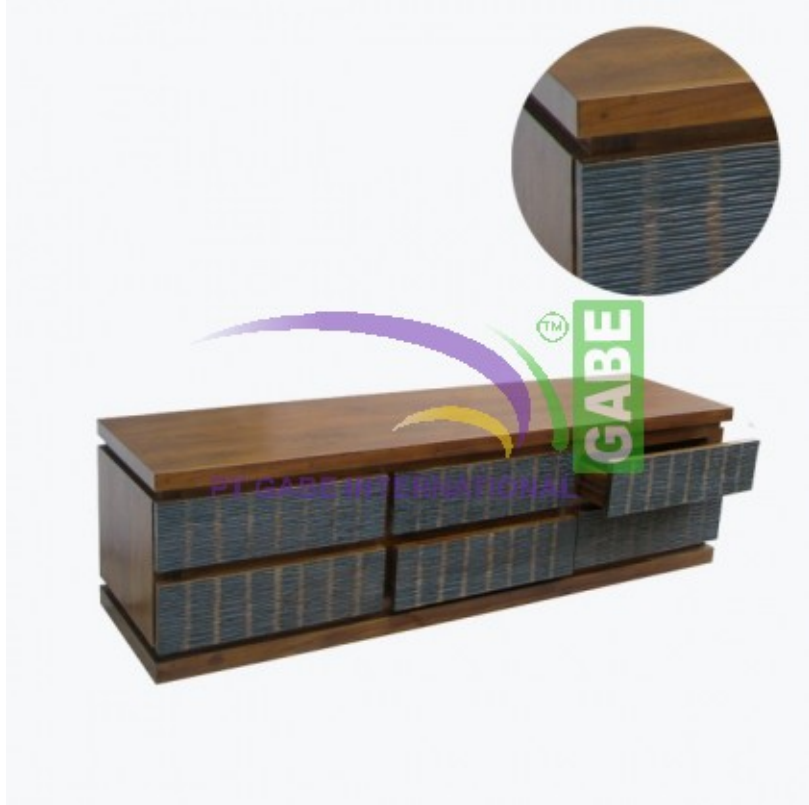

Message: Undefined variable: theme

Filename: gabeartrs/template_pdf.php

Line Number: 17

```
images/logo.png" alt="logo" />
```

BRAVO LOW CONSOLE

Product Code: ID08170

Product Description

Bravo Low Set Console features:

- Two tone color
- Solid teak wood
- With drawers
- Carving on drawers surface

Product Dimension In Centimeter

Width	Depth	Height	Vol. in M3
170	46	50	0.4

Material

- Teak

Model

- Bravo

Other image