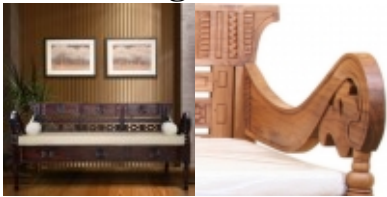

Product Code: ID04004

Product Description

Nuanced classic bench is perfect to be placed in the patio room of your house that is wide enough, can also be placed in the room according to your taste. The bench is made of solid teak wood. Detail and ornament carvings that look with a touch of classic style java. Sometimes this bench can also be used in the relaxing room keluarga. finishing his own touch is given a touch of color is impressive antique, if necessary you can also use it as a daybed

Product Dimension In Centimeter

Width	Depth	Height	Vol. in M3
213	103	105	1.05 Cu.M

Material

- TEAK

Model

- CLASSIC

Other image

Copyright © 2009 - 2020 GABE INTERNATIONAL .PT. All right reserved.

Jl. Raya Lebak Bulungan 148 Jepara Central Java INDONESIA Phone +62 291 595555, +62 291 595570 Fax +62 291 595565 Email: pt.gabe@i-gabe.com